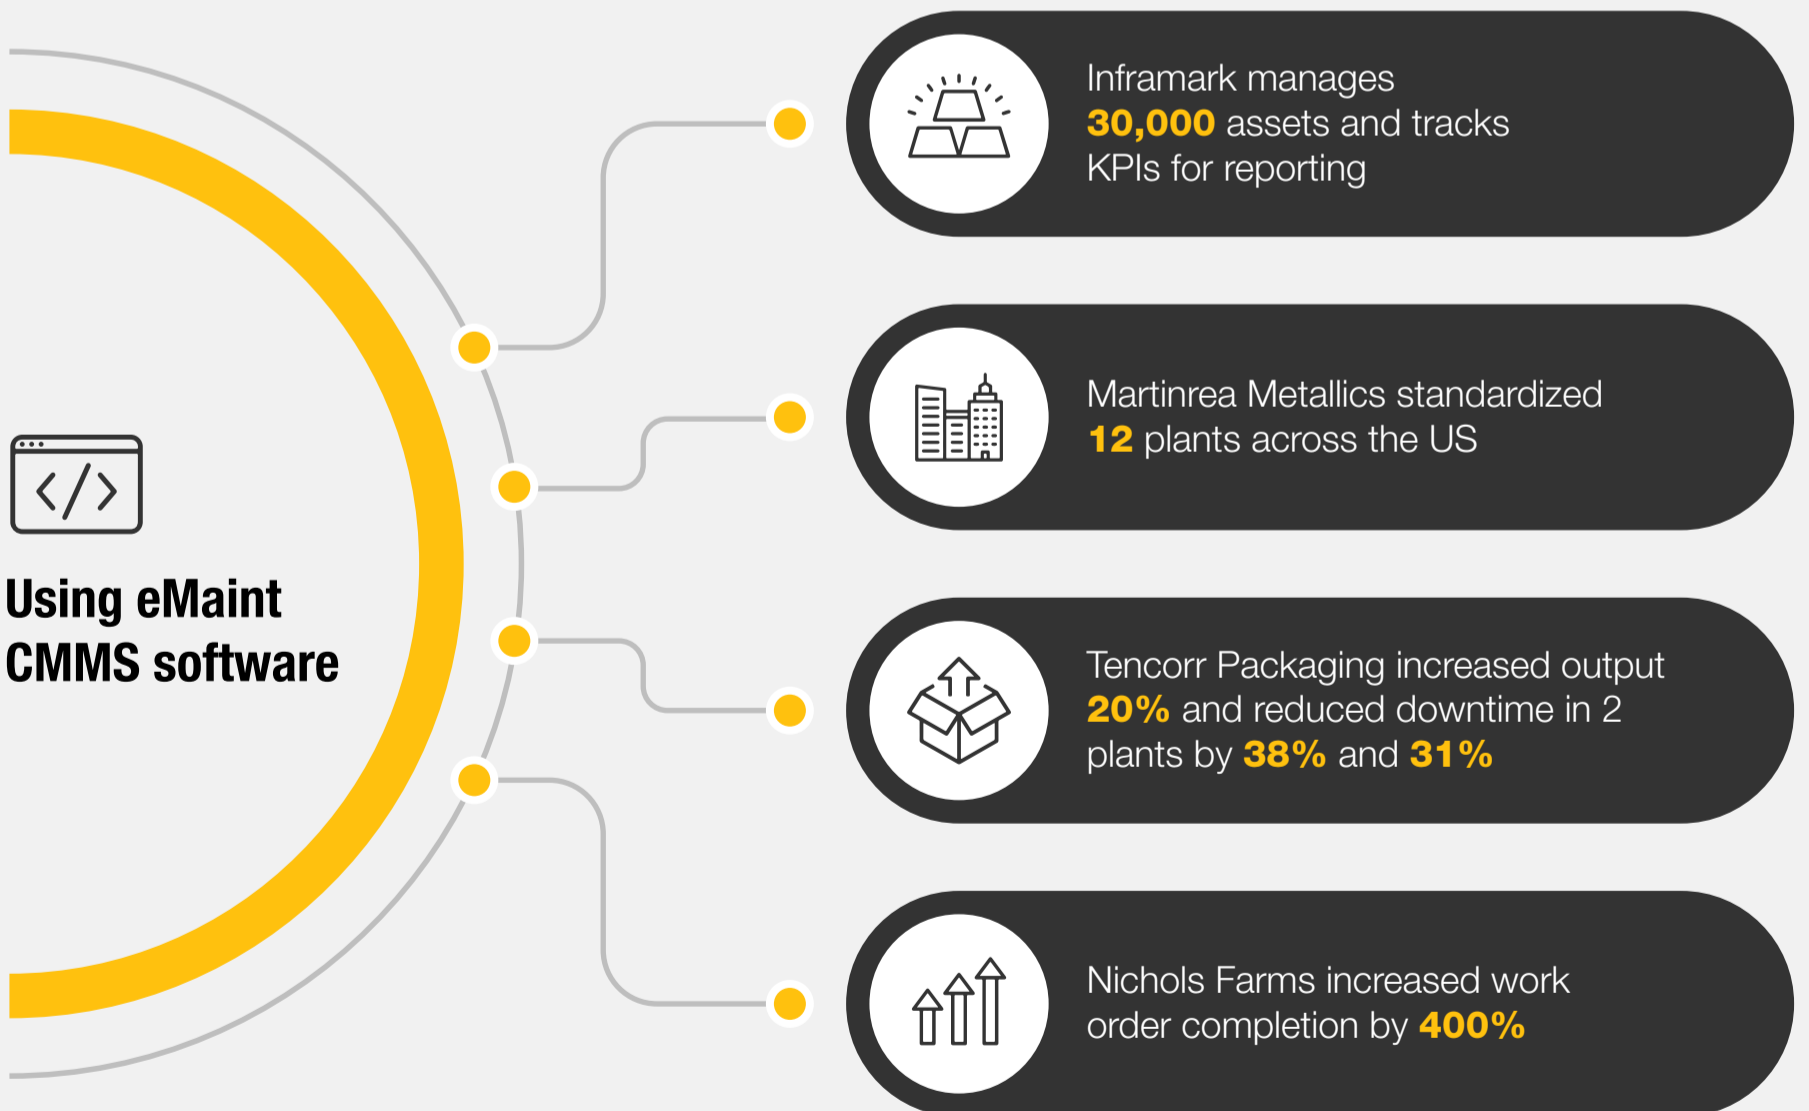

# WHY USE A CMMS

CMMS software provides your teams with a central repository for asset data, work orders, materials or inventory, and other vital information.

How can eMaint help you achieve yours?