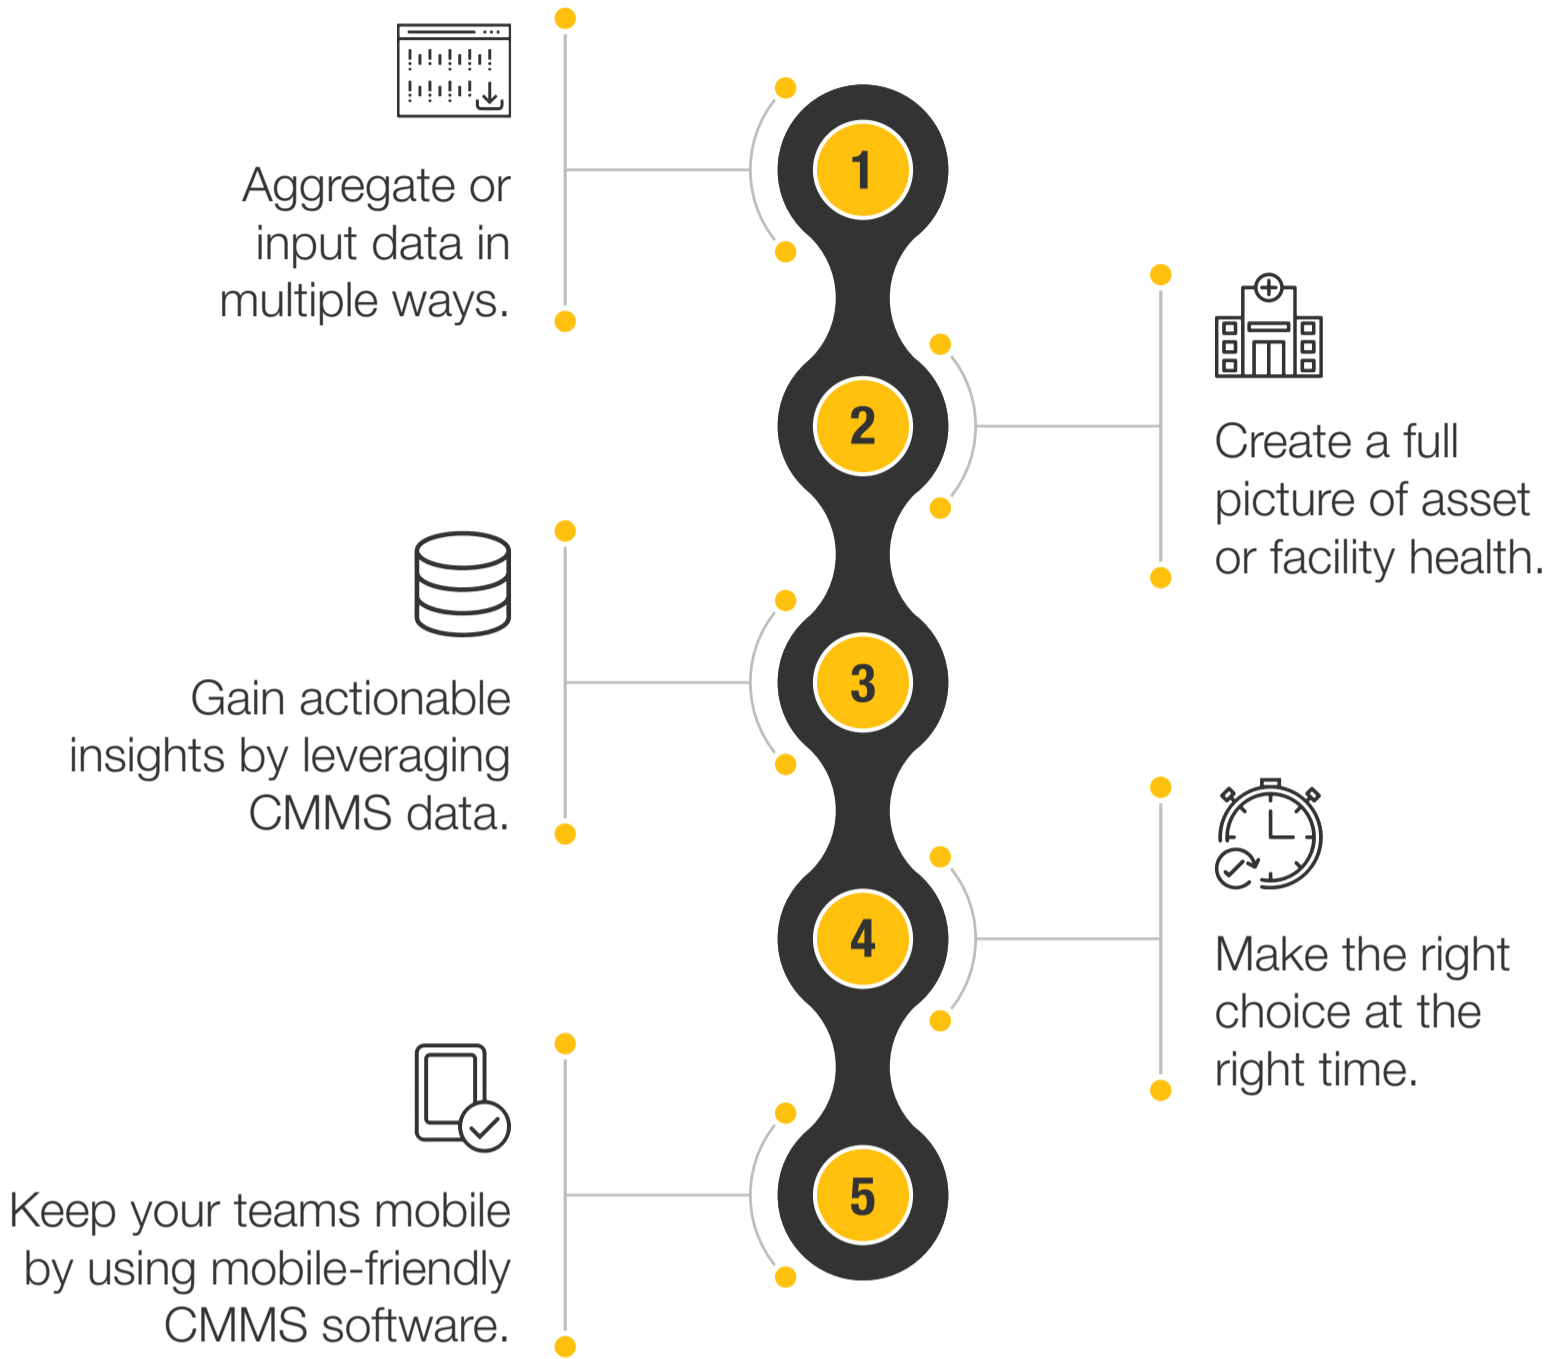

# WHY USE A CMMS

CMMS software provides your teams with a central repository for asset data, work orders, materials or inventory, and other vital information.

How can eMaint help you achieve yours?